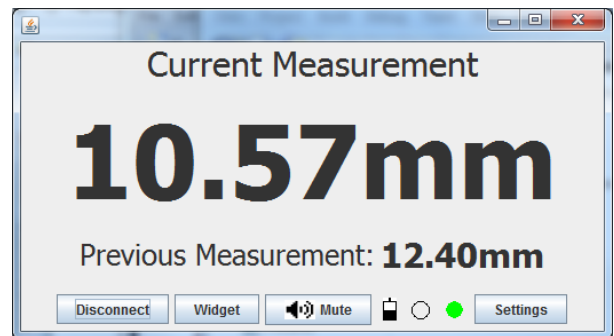

With the use of the free Android application (available in February 2013) measurements can be made in the field direct to your phone for later use.

Tedious repetitive measurement tasks can now be performed much faster and more accurately with the ability to record each measurement in less than 1 second.

Screen shot of interface loaded on PC, passes measurements straight to Excel etc in real-time.

Specifications:

Inductive absolute encoder.
 Measuring Range: 0-150mm or 0-200mm
 Resolution : 0.01mm
 Repeatability: 0.01mm
 Operating Temperature: 0°C- 40°C
 Relative Humidity : 0 - 100%
 Approx. hours use between recharge: 40 hours
 Recharge Time: 6 hours
 Blue led indicates: battery condition, charging, data send, connection to PC or phone.